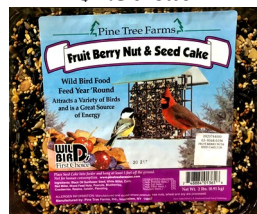

\$7.50 each

Peanut Butter Suet Cake 3lb.

\$9.25

Hot Pepper Suet Cake 3lb.

\$9.50

Fruit & Berry Seed Cake 2lb.

\$6.95

Hot Pepper Seed Cake 2 lb.